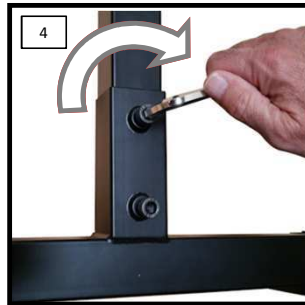

MTV-FS100 ASSEMBLY – MYE CLUB FITNESS - MYE LCD Floor TV Stand – Black

MODEL: MTV-FS100 (BLACK)

TO PREVENT MARKING VERTICAL TUBE, DO NOT OVERTIGHTEN