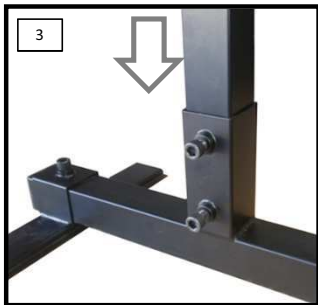

### FEATURES

- Color: Black
- Variable Height Adjustment
- Internal Cord Access
- Variable Foot Width Adjustment
- 25lb Load Limit
- Floor Mounting Access Holes
- VESA 75/100 Patterns
- All Steel Construction
- Assembly Tool Included

VESA 75/100 Hole Dimension: 5.5mm (M5)

\*\*\*\*\*Assembly Tool (Included): 8mm Hex Wrench

# MTV-FS100 ASSEMBLY – MYE CLUB FITNESS - MYE LCD Floor TV Stand – Black

MODEL: MTV-FS100 (BLACK)

TO PREVENT MARKING VERTICAL TUBE, DO NOT OVERTIGHTEN

MFS-100 STAND PARTS LIST		
PN	Description	QTY
FSTB	Free Stand T Base	1
FSF24	Free Stand Foot, 24"	2
FSTVL	Free Stand Tube, Vertical, Lower	1
FSTVU	Free Stand Tube, Vertical, Upper	1
FSHWR	M10 x 1.50 x 20mm Socket Cap Screws	6
FST8MM	Free Stand Hex Key Tool 8MM	1

Min/Max Height Range: 57"– 90"  
 Max Load Capacity: 25lb / 11.3kg  
 Stand Width: 20"  
 Foot Length : 24"  
 Min Distance to Wall: 5"  
 Max. Wide Foot Position: 20"  
 Min. Wide Foot Position: 7"  
 VESA 75/100 Hole Dimension: 5.5mm (M5)  
 \*\*\*\*\* Assembly Tool (Included): 8mm Hex Wrench