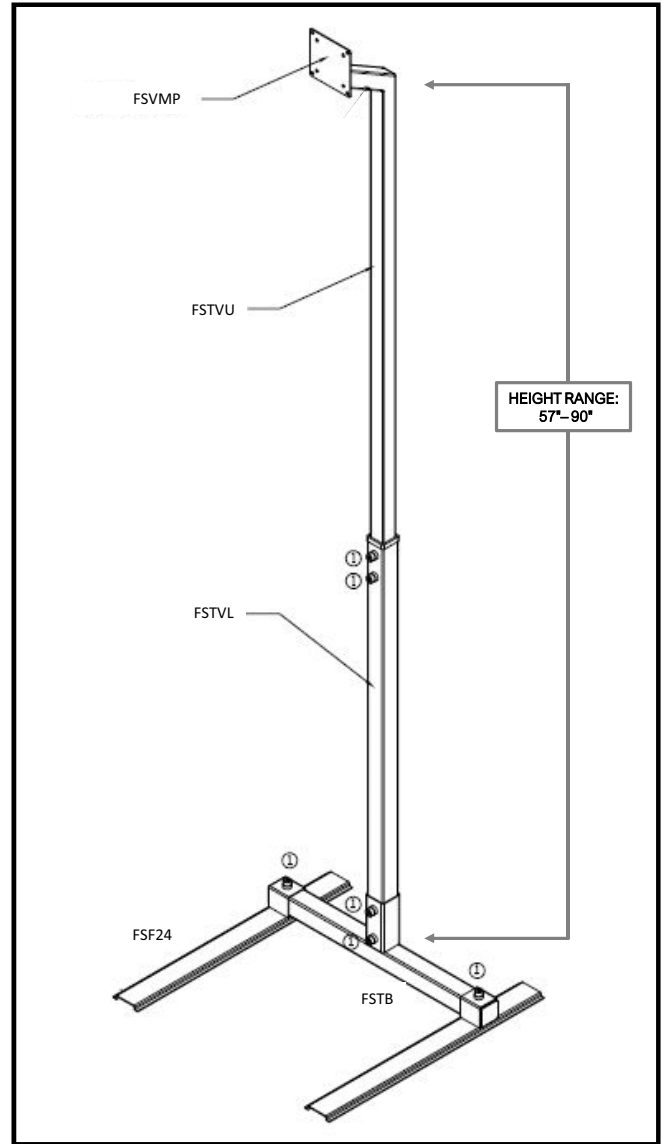

MFS-100 STAND PARTS LIST		
PN	Description	QTY
FSTB	Free Stand T Base	1
FSF24	Free Stand Foot, 24"	2
FSTVL	Free Stand Tube, Vertical, Lower	1
FSTVU	Free Stand Tube, Vertical, Upper	1
FSHWR	M10 x 1.50 x 20mm Socket Cap Screws	6
FST8MM	Free Stand Hex Key Tool 8MM	1

Min/Max Height Range: 57"– 90"
Max Load Capacity: 25lb / 11.3kg
Stand Width: 20"
Foot Length : 24"
Min Distance to Wall: 5"
Max. Wide Foot Position: 20"
Min. Wide Foot Position: 7"
VESA 75/100 Hole Dimension: 5.5mm (M5)
***** Assembly Tool (Included): 8mm Hex Wrench

*PLEASE DISPOSE OF ALL PACKAGING MATERIALS PROPERLY. RECYCLE WHENEVER POSSIBLE

MYE Club Fitness
28460 Westinghouse Place
Valencia, Ca. 91355
Ph: 661-964-0217
www.myefitness.com

MYE Technologies
1-661-964-0217
www.myeinc.com
All Rights Reserved 2019