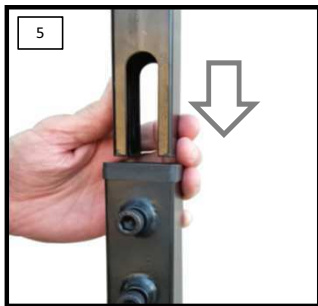

MTV-FS100 ASSEMBLY – MYE CLUB FITNESS - MYE LCD Floor TV Stand – Black

MODEL: MTV-FS100 (BLACK)

TO PREVENT MARKING VERTICAL TUBE, DO NOT OVERTIGHTEN