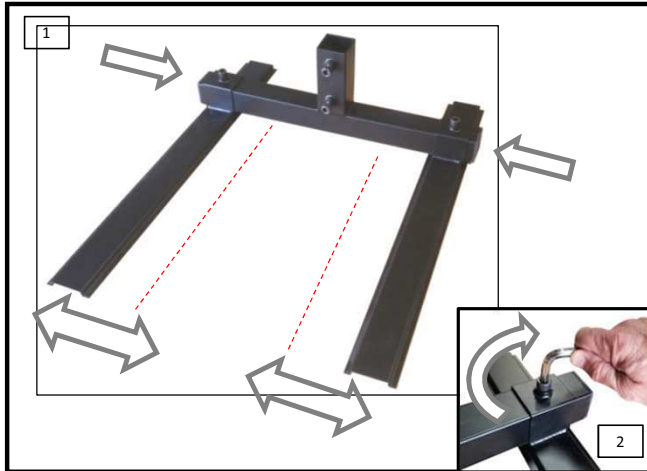

MTV-FS100 ASSEMBLY – MYE CLUB FITNESS - MYE LCD Floor TV Stand – Black

MODEL: MTV-FS100 (BLACK)

TO PREVENT MARKING VERTICAL TUBE, DO NOT OVERTIGHTEN